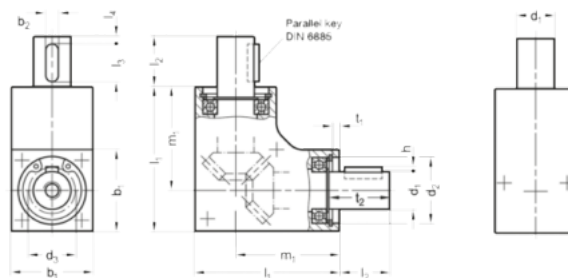

Data Sheet

Article number: 20397130L12AN
Description: E+G Bevel Gear Box
GN 3971-30-L-12-AN

Measures

$b_1 = 30$	$d_7 = M5$	$m_2 = 11$
$b_2 = 4$	gear ratio= $i = 30$	$m_3 = 15$
$d_1 = 12$	$h = 1.5$	$m_4 = 22$
$d_2 = 24$	$l_1 = 53$	$m_5 = 16$
$d_3 = 16.4$	$l_2 = 16$	$t_1 = 2.1$
$d_4 = 4.1$	$l_3 = 12$	$t_2 = 18.3$
$d_5 = M3$	$l_4 = 3$	weight(g) = 270
$d_6 = M4$	$m_1 = 38$	